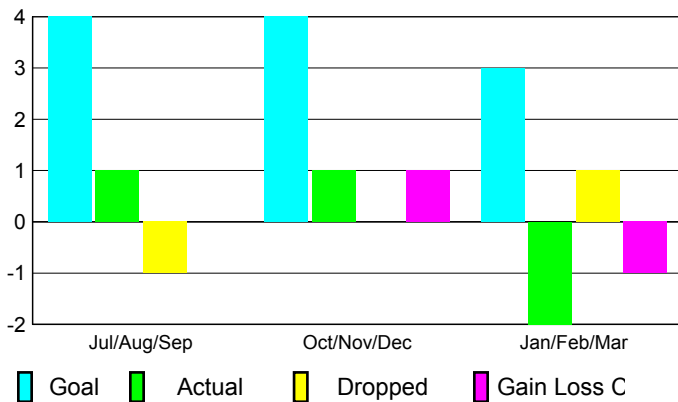

2008-2009 GMT Quarterly Report for District (or Undistricted) District 324A2

GMT: Adv K G RAMA KRISHNA MUR

Location: INDIA

GMT CA: 6

CLUBS

Club Results 2008-2009

Clubs 2007-2008

Month	New Club Goal	Actual New Clubs	Actual Dropped Clubs	Gain/Loss of Clubs	Gain/Loss of Clubs
Jul/Aug/Sep	4	1	-1	0	0
Oct/Nov/Dec	4	1	0	1	-2
Jan/Feb/Mar	3	-2	1	-1	1
Totals	11	0	0	0	-1

Club Results 2008-2009

Goal, New, Dropped, Gain/Loss