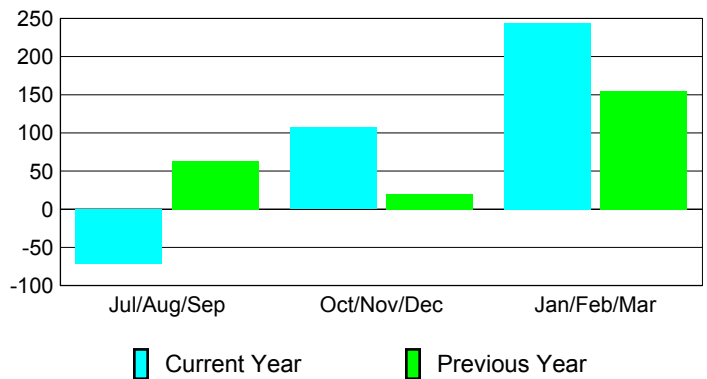

Comparison of Membership Gain/Loss

Current Year Compared to the Previous Year