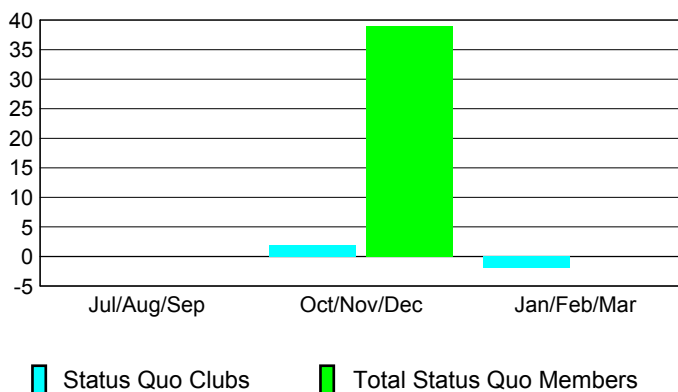

### Clubs 2007-2008

Month	New Club Goal	Actual New Clubs	Actual Dropped Clubs	Gain/Loss of Clubs	Gain/Loss of Clubs
Jul/Aug/Sep	4	1	-1	0	0
Oct/Nov/Dec	4	1	0	1	-2
Jan/Feb/Mar	3	-2	1	-1	1
<b>Totals</b>	<b>11</b>	<b>0</b>	<b>0</b>	<b>0</b>	<b>-1</b>

### Club Results 2008-2009

Goal, New, Dropped, Gain/Loss

### Comparison of Club Gain/Loss

Current Year Compared to the Previous Year

### YTD Status Quo Clubs 2008-2009

Status Quo Clubs Compared to Status Quo Members