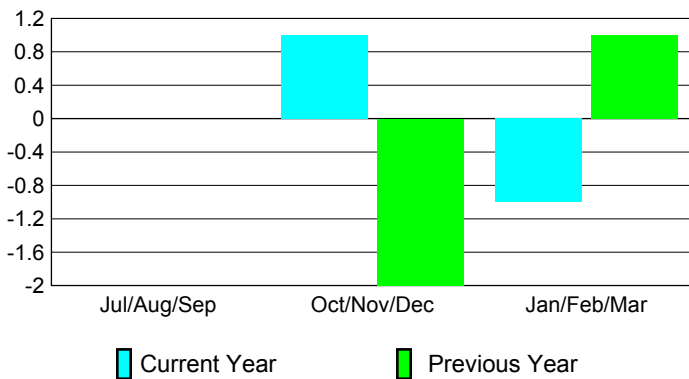

Comparison of Club Gain/Loss

Current Year Compared to the Previous Year